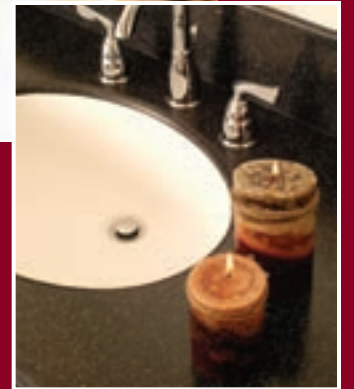

Satin White S01

Almond S02

Arctic White S06

Cream S09

oval sink 1612

L 16" x W 12" x D 5 1/4"

How to care for the countertops you'll love.

From renegade paring knives to busy lifestyles—LG HI-MACS is made to withstand life. In fact, no special cleaning products are needed to keep your countertop looking great day in, day out. But like all fine materials, damage may occur if your countertop is mistreated. To help prevent this from happening, we've outlined a few simple ways to be sure your countertop maintains its original elegance and beauty for years to come.