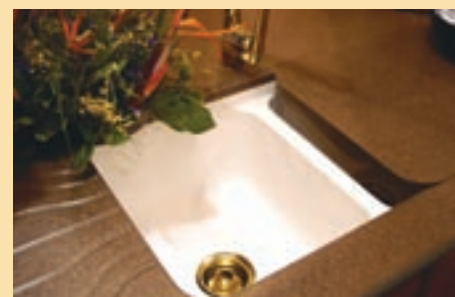

A few **common sense precautions** include not placing pans directly from the burner or oven on your countertops. Although LG HI-MACS can withstand temperatures of up to 225 degrees, prolonged or extreme heat can cause yellowing.

Troublesome **spills and stains**, like food dye, tea and fruit drinks can be removed with full strength bleach followed by a general cleaner flushed with water. Be sure and not let the bleach remain on the surface for more than five minutes. If a lit cigarette should come in contact with your countertop, a nicotine stain or a scorch mark can occur. Simply use an abrasive cleaner or buff in a circular motion with a Scotch Brite pad to remove.

Inevitably, your countertop will get scratched at one time or another. For **superficial scratches**, simply wet a #7448 ultra-fine Scotch Brite pad and rub in a circular motion, then clean with soap and water and let dry. If you want to add additional shine to your countertop, apply a non-wax polish cleaner to a dry surface and wipe clean. For **deep scratches**, carefully use 120 grit sandpaper followed by 220 and then 320 grit. Then use a wet #7448 ultra-fine Scotch Brite pad, rubbing in a circular motion, to restore the finish.