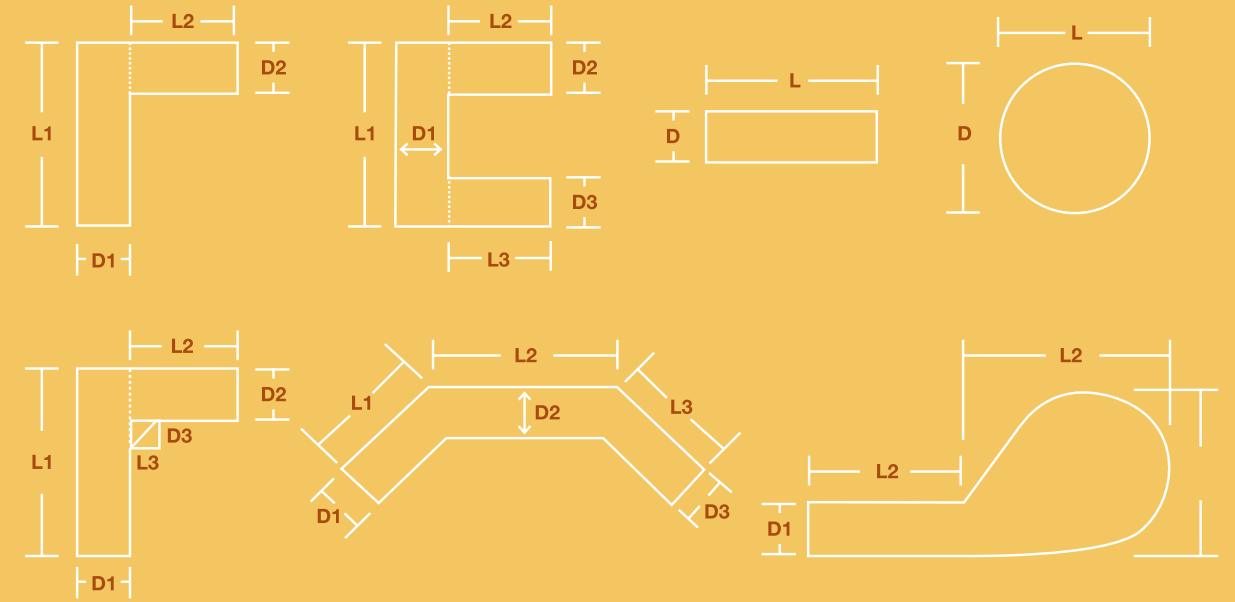

Get started today.

15 Year
Fully Transferable
WARRANTY

- Measure the dimensions of each section in inches; both the length and depth
- Multiply: Length x Depth to get the area of each section
- Add each area to get total square inches then divide by 144 to get total sq. ft.