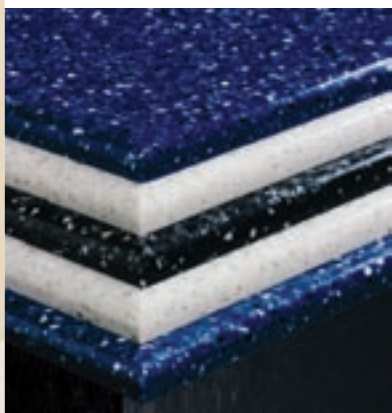

Gemini
VW 01