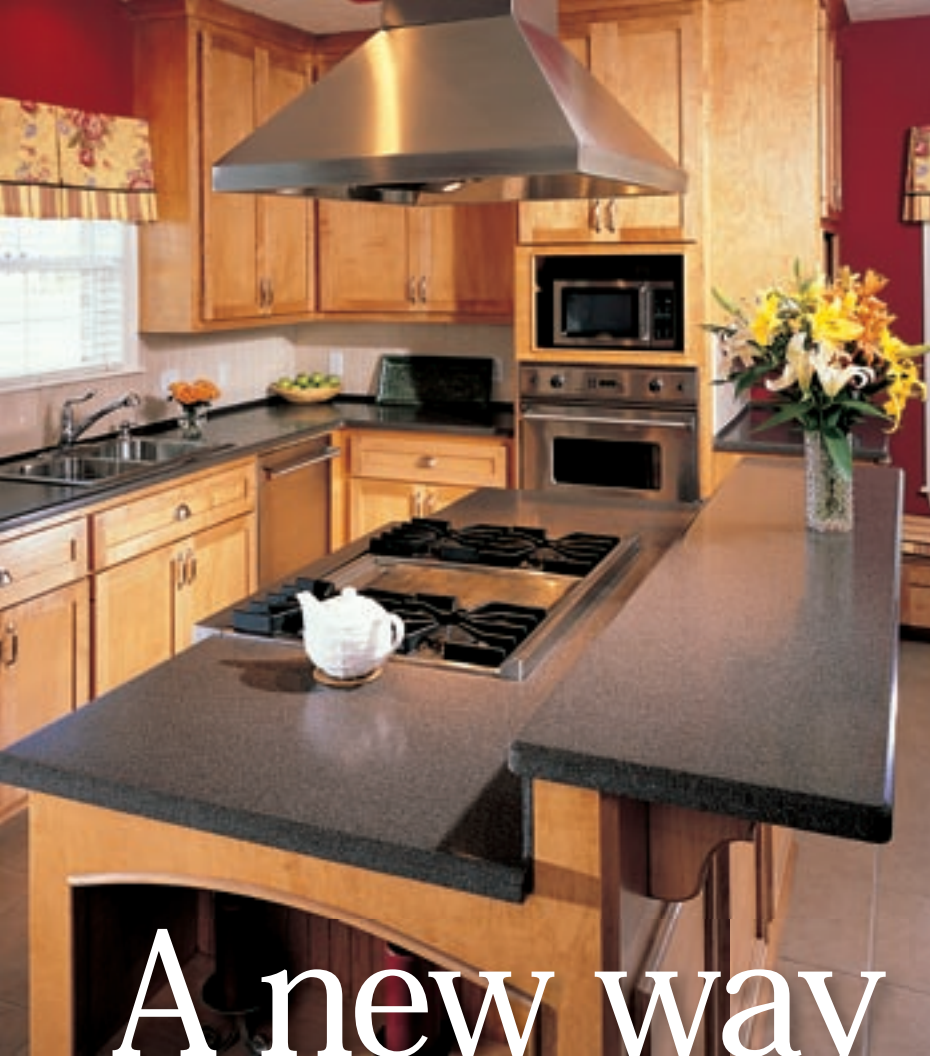

Style to Inspire the Imagination

Imagination

Inspiration

Innovation

LG HI-MACS
Acrylic Solid Surface

A new way

to look at life.

LG HI-MACS: Engineered to be the new standard in America's homes.
Solid surface countertops that provide affordable luxury for any room in your home. Thanks to its unique balance of beauty and performance, LG HI-MACS lends itself to imaginative uses, innovative interpretations and enduring applications. With LG HI-MACS, you'll get all the benefits of solid surface with the added value of the industry's only 15-year, fully transferable warranty.